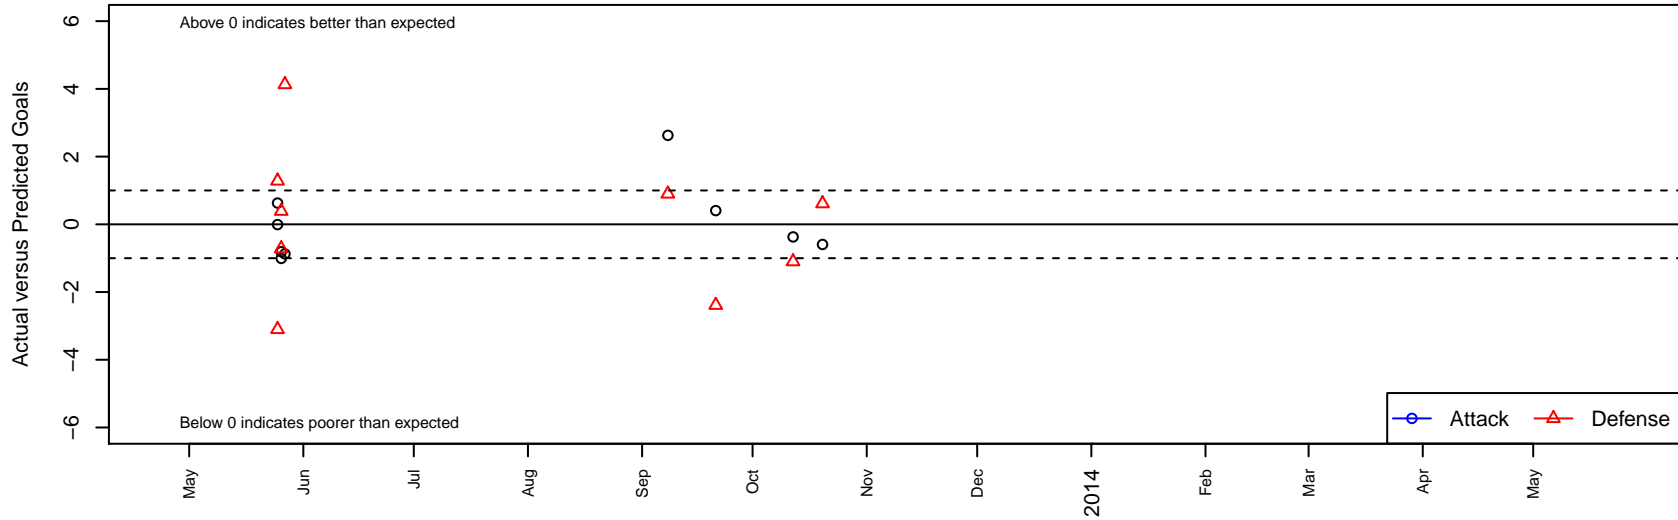

Ashland SC Ruckus G01

Ashland, OR
 G01 total strength=316
 attack=0.33 defense=0.11
 fall league = SOCL Siskiyou-Cascade U12-14
 alt names used:
 ASC Ruckus

Venues played:
 Rogue Memorial GU11 8v8
 SOCL Siskiyou-Cascade U12-14

Ashland SC Ruckus G01
 Dots are actual minus expected GF (blue circles) and GA (red triangles).
 Blue line is smoothed change in attack strength. Red is smoothed change in defense strength.

	date	home		away		venue	pred.home	pred.away
14823	2013-10-20	Grants Pass YSC Bulldogs -Unk G01	3	Ashland SC Ruckus G01	0	SOCL Siskiyou-Cascade U12-14	3.61	0.59
14539	2013-10-12	Rogue Valley Timbers White G01	3	Ashland SC Ruckus G01	1	SOCL Siskiyou-Cascade U12-14	1.90	1.37
13899	2013-09-21	Ashland SC Ruckus G01	1	Grants Pass YSC Bulldogs -Unk G01	6	SOCL Siskiyou-Cascade U12-14	0.59	3.61
13530	2013-09-08	Ashland SC Ruckus G01	4	Rogue Valley Timbers White G01	1	SOCL Siskiyou-Cascade U12-14	1.37	1.90
3833	2013-05-27	Rogue Valley Timbers Black G01	3	Ashland SC Ruckus G01	0	Rogue Memorial GU11 8v8	7.13	0.87
3825	2013-05-26	Ashland SC Ruckus G01	0	Sagebrush Sparks Freedom G01	3	Rogue Memorial GU11 8v8	0.81	3.39
3831	2013-05-26	Ashland SC Ruckus G01	0	Grants Pass YSC Bulldogs Blue G01	3	Rogue Memorial GU11 8v8	1.01	2.28
3816	2013-05-25	Grants Pass YSC Bulldogs Blue G01	1	Ashland SC Ruckus G01	1	Rogue Memorial GU11 8v8	2.28	1.01
3820	2013-05-25	Rogue Valley Timbers White G01	5	Ashland SC Ruckus G01	2	Rogue Memorial GU11 8v8	1.90	1.37